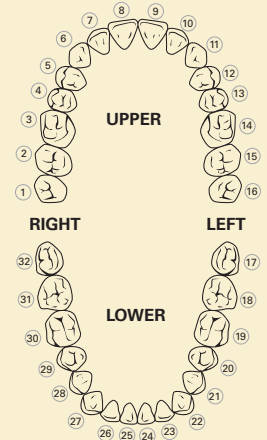

4764 N. Highway 16 | Denver | NC | 28037
704.489.9978 | keydentalnc.com

Dr.: _____
Address: _____
Phone: (   ) _____
Patient: _____ Delivery by 5 p.m. on: _____

SEND SUPPLIES
☐ Rx Forms   ☐ Boxes
☐ Mailing Labels
☐ _____
SPECIAL ENCLOSURE
☐ Photo   ☐ Impression
☐ Models   ☐ Shade Tab
☐ Bite   ☐ Implant Parts
☐ _____

REMOVABLE RESTORATIONS

1. **DENTURE**
   ☐ Economy   ☐ Standard   ☐ Premium
2. **CAST PARTIALS**
   ☐ Cr-Co Partial   ☐ Cr-Co w/Cosmetic Clasps
3. **FRAMEWORK ONLY**
   ☐ Vitallium   ☐ Cr-Co   ☐ DuraCetal®
4. **METAL FREE PARTIALS**
   ☐ TCS Flexible   ☐ Duraflex®
5. **ACRYLIC PARTIALS**
   ☐ 1-5 teeth   ☐ 6-10 teeth   ☐ 11+ teeth
6. REPLACE # _____
7. **MULTI-STAGE RETURN CASE**
   ☐ Baseplate & Rim   ☐ Try-in
   ☐ Final Process   ☐ Complete (one stage)
8. **NATURE-CRYL ACRYLIC SHADE**
   ☐ #11   ☐ #20   ☐ #21   ☐ #22
   ☐ #34   ☐ #35   ☐ #36

FIXED RESTORATIONS

1. **ZIRCONIA**
   ☐ ZirLife USA®
   ☐ ZirLife Aesthetic® (Anterior)
   ☐ BruxZir
2. TOOTH # _____
   ☐ Premium Aesthetic Option (additional charge)
3. **PORCELAIN FUSED TO ZIRCONIA**
   ☐ ZirLife USA® plus e.max®
4. TOOTH # _____
   ☐ Premium Aesthetic Option (additional charge)
5. **ALL CERAMIC**
   ☐ e.max® Press
   ☐ e.max® Milled
6. TOOTH # _____
   ☐ Premium Aesthetic Option (additional charge)
7. **PORCELAIN FUSED TO METAL**
   ☐ Porcelain to Non Precious
   ☐ Porcelain to Noble
   ☐ Porcelain to High Noble**
8. TOOTH # _____
   **METAL NOT INCLUDED
   ☐ Premium Aesthetic Option (additional charge)
9. **FULL CAST RESTORATIONS**
   ☐ Gold Crown**   ☐ Richmond**
   ☐ Onlay   ☐ Inlay
   ☐ Cast Post
10. TOOTH # _____
    **METAL NOT INCLUDED

Rx SPECIFIC INSTRUCTIONS

◆ Send photos to: photos@keydentalnc.com

PREP DATE: _____

SHADE

SIGNATURE: _____ LICENSE: _____

IMPLANTS

1. Implant Brand: _____
   Size: _____
2. **CUSTOM ABUTMENT**
   ☐ Atlantis   ☐ Ti-Custom
   ☐ OEM   ☐ Encode
3. **CUSTOM ABUTMENT MATERIAL**
   ☐ Titanium   ☐ Zirconia
   ☐ Titanium with Gold-Hue
4. **STOCK ABUTMENT**
   ☐ Prepare Existing   ☐ OEM part
5. **SCREW RETAINED**
   ☐ Zirconia (w/Custom Abutment)
   ☐ PFM (w/Castable Abutment)

BITE SPLINT

1. ☐ Hard Bite Splint
   ☐ Hard/Soft Bite Splint
   ☐ Soft Bite Splint

IF NO OCCLUSAL CLEARANCE

1. ☐ Metal Occlusion   ☐ Spot Opposing
   ☐ Reduction Coping   ☐ Call Doctor

PONTIC DESIGN

OCCLUSION

1. ☐ Out   ☐ Light   ☐ Heavy

MARGIN/METAL DESIGN

RETAINERS

1. ☐ Essix
   ☐ Hawley